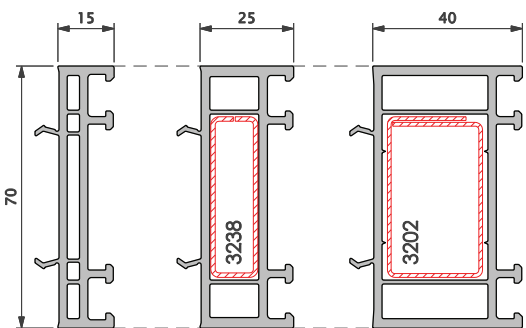

2829
85mm 'T' sash

2828
85mm Tilt & Turn sash

Frame Extenders