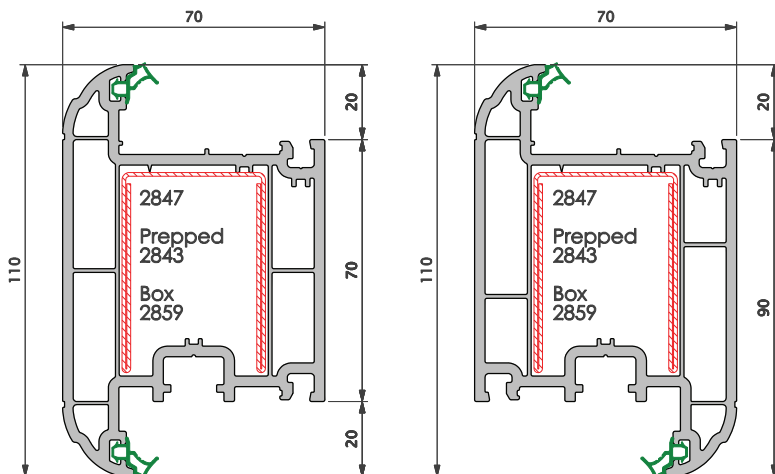

2835
Small 70mm 'T'

2836
Small 70mm 'Z'

2831
Large 110mm 'T' sash

2830
Large 110mm 'Z' sash

Door Sash & Transom/Mullion