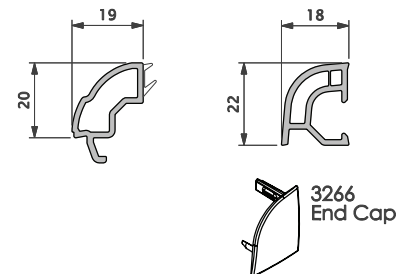

White Foil Profile Chart 2800 decorative

Outer Frame

Transom/Mullion

Casement Sash

Intermediate Sash & Transom/Mullion

Door Sash & Transom/Mullion

Ancillary

Frame Extenders

Frame Couplers

Cill

Belface

DeepLas

Note. Only DeepLas and Belface injection mouldings are available in white foil.