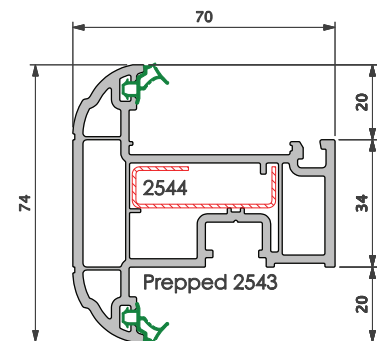

# White Foil Profile Chart 2800 decorative

## Casement Sash

**2832**  
Small 55mm outer frame

**2833**  
Large 70mm outer frame

**2835**  
Small 70mm 'T'

**2836**  
Small 70mm 'Z'

**2825**  
Internally beaded 74mm sash