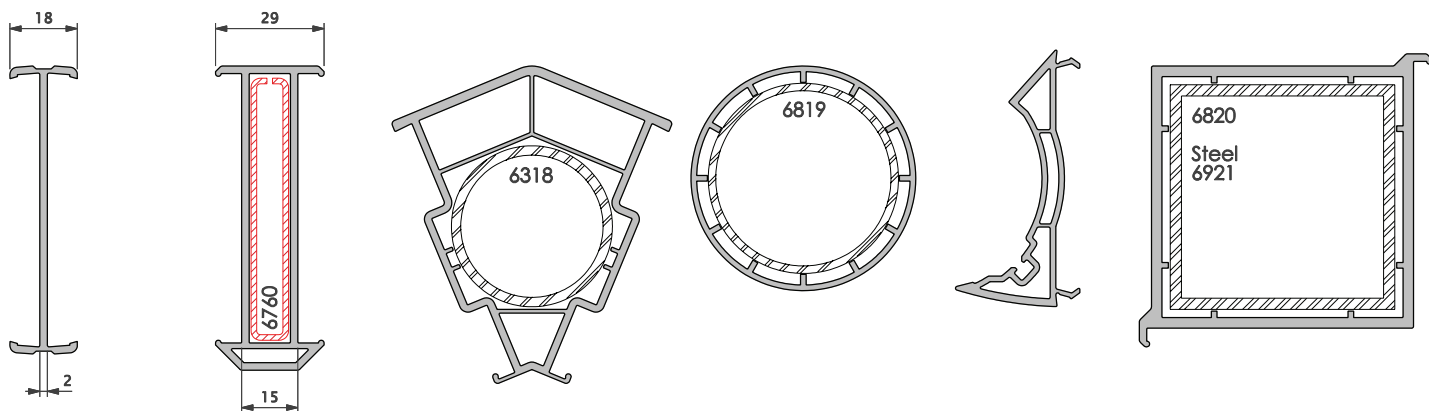

2828
85mm Tilt & Turn sash

2840
Bead

3306
Weather bar

Frame Couplers

3197 2mm Frame coupler
6960 15mm Frame coupler
3196 135° Bay post
6916 60mm Bay pole
3311 Adaptor for 6916
6920 90° Bay post