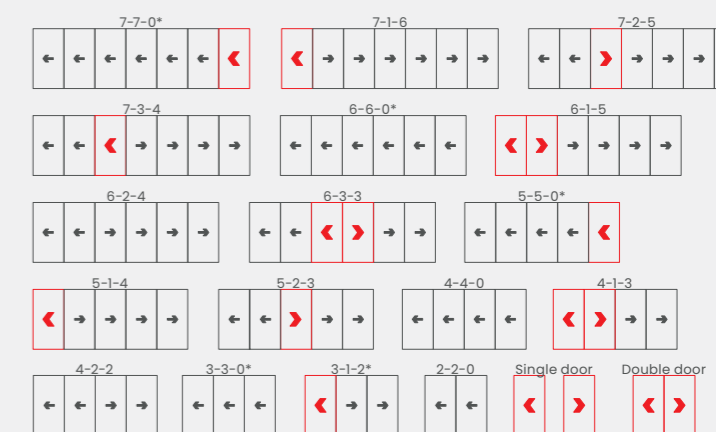

FOLD YOUR WAY

Ultra-slim sightlines of 97mm around the complete frame provide the largest glazing area on the market. From multiple door configurations to floating corner options for limitless views, the F82 Plus Bifold gives you complete design flexibility. You can even create single and double doors for a uniform aesthetic. Also, with heavy duty stainless steel rollers, you can select larger sizes and still maintain smooth, seamless operation.

THE FINER DETAILS

Frame styles

Configurations

*Opposite handling available on all configurations. For more options, refer to the Technical Manual.

Technical data	Open In	Open Out
U-value (double glazing)	1.2 W/m²K	1.2 W/m²K
U-value (triple glazing)	0.9 W/m²K	0.9 W/m²K
Air Permeability	Class 3 (600 Pa)	Class 4 (600 Pa)
Water Tightness	Class 5a (200 Pa)	Class E900 (900 Pa)
Wind Resistance	Class B3 (1200 Pa)	Class B3 (1200 Pa)
Max Size (mm)	1200 w x 2500 h (std 3000 h)	1200 w x 2500 h (std 3000 h)
PAS 24 & SBD	✓	✓