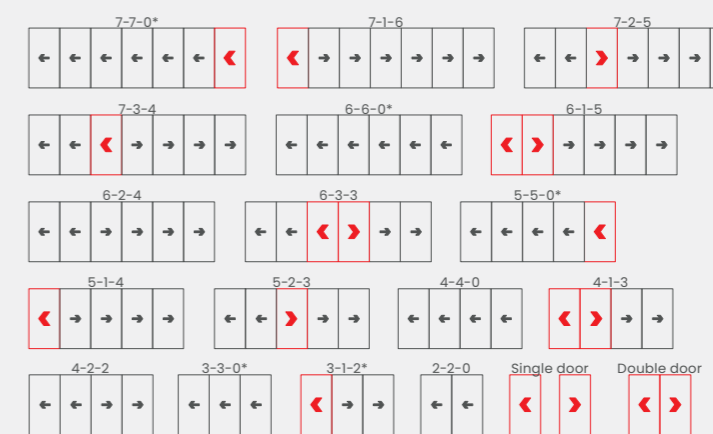

THE FINER DETAILS

Frame styles

Configurations

Technical data

	BSF70 HI	BSF70 HD HI
U-value (double glazing)	1.4 W/m²K	1.4 W/m²K
U-value (triple glazing)	1.1 W/m²K	1.1 W/m²K
Air Permeability	Class 4 (600 Pa)	Class 4 (600 Pa)
Water Tightness	Class 9a (600 Pa)	Class 9a (600 Pa)
Wind Resistance	Class AE2400 (2400 Pa)	Class AE2400 (2400 Pa)
Max Size (mm)	1200 w x2400mm std /3000mm	1200 w x2400mm std /3000mm
Max Vent Weight	100kg	130kg
PAS 24 & SBD	✓	✓